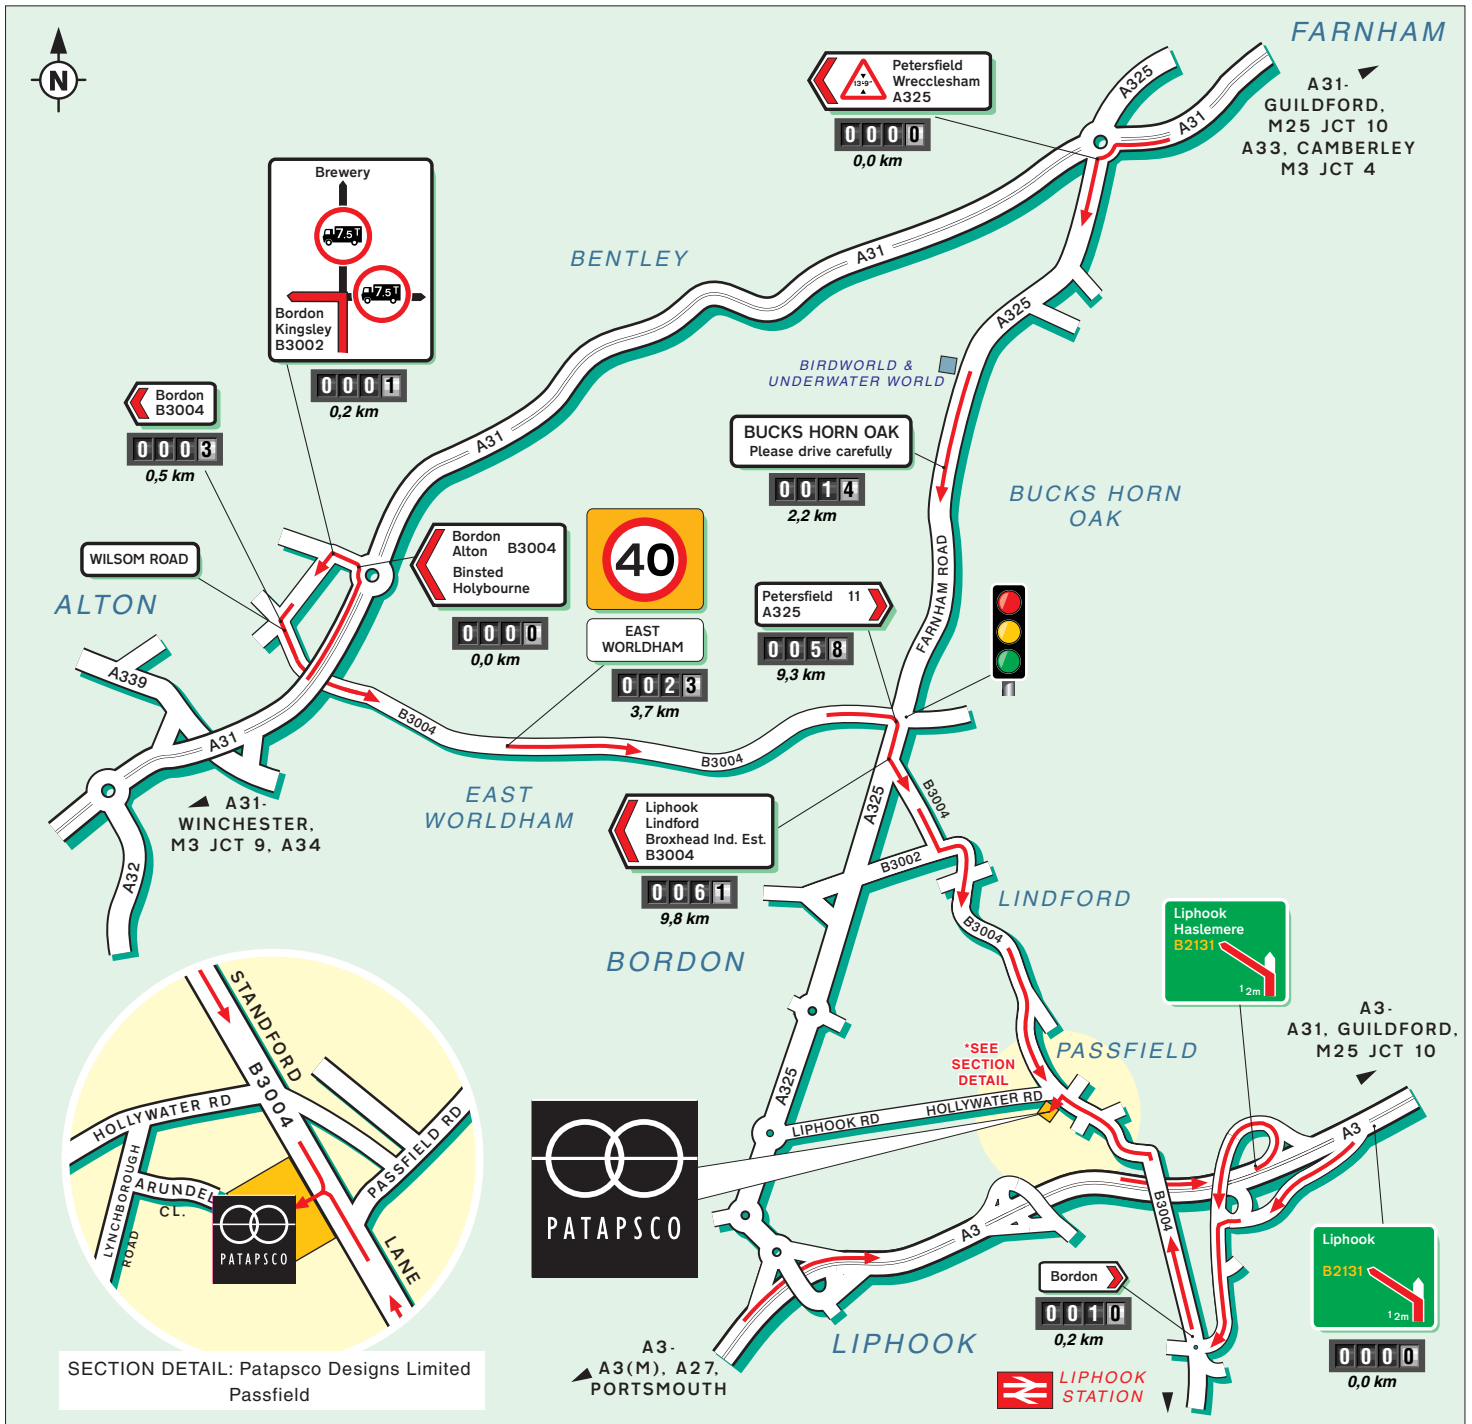

Patapsco Designs Limited
 Passfield Oak
 Nr. Liphook
 Hants, GU30 7RL

Tel: 01428 752900
 Fax: 01428 752901
 Website: www.patapsco.co.uk
 Email: info@patapsco.co.uk

Public Transport

- By Rail, Liphook Station.**
 Approximately 5 - 10 minutes by taxi. Main London Waterloo / Portsmouth line.
- By Air, Southampton Airport.**
 Take a train from Southampton Parkway Airport Station to Woking Station, then take a train to Liphook.
- Gatwick Airport.**
 Take a train from Gatwick Station to Guildford Station. Then take a train to Liphook.
- Heathrow Airport.**
 Take a Coach to Woking. Then take a train to Liphook.